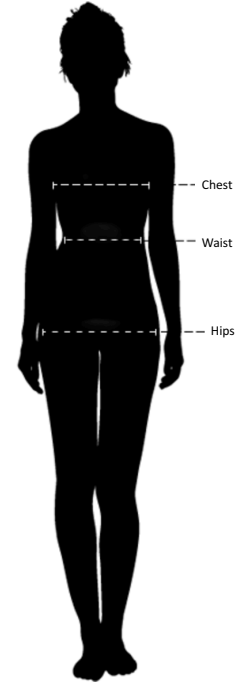

SIZE GUIDE – FUSALP - WOMEN

HOW TO MEASURE

*Measurements shown in the size guide refer to body measurements and not measurements of the garment.

JACKET

Size	S	M	L	XL
Chest (inch)	32,3-33,9	33,9-35,4	35,4-37	37-38,6
Waist (inch)	24,4-26	26-27,6	27,6-29,1	29,1-30,7

PANTS

Size	S	M	L	XL
UK	8	10	12	14
Waist (inch)	24,4-26	26-27,6	27,6-29,1	29,1-30,7
Hips (inch)	35,4-37	37-38,6	38,6-40,2	40,2-41,8

GLOVES

Size	S	M	L	XL
Gloves size	6,5	7	8	8,5
Outline of the hand* (inch)	7,1	7,5	8,7	9,1

*The outline of the hand is measured with a tape measure without taking the thumb, to apply on the hand you use the most.